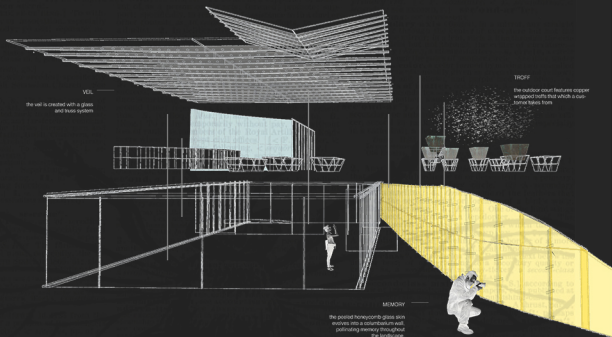

ADAGIO [a flower kiosk]

[P3.01]

sam sowell spring 2016

b. ambroziak architecture 272

TENT
[a temporary altar]

WIND
[historic airflow]

JEWEL BOX
[a flower kiosk + gallery]

COLLAPSE ROUTE
[distorted memory]

CISTERNA
[a flower's root]

BIRTH LANDSCAPE
[a path of light]